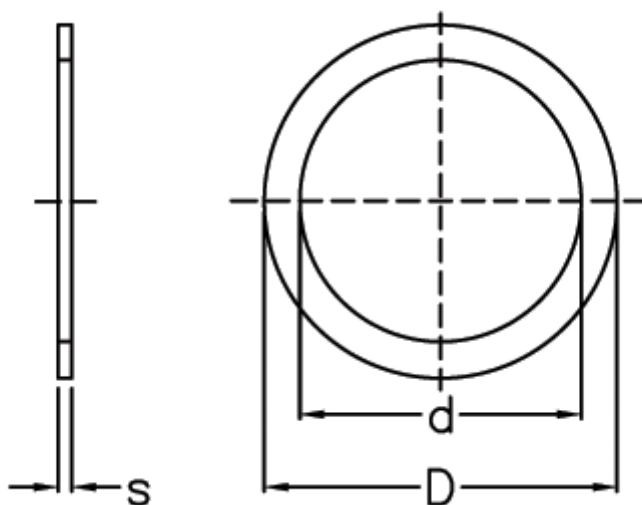

Article number: 0130829

Description: Support washer
110x140x3,5 DIN 988

Measures

d = 110

D = 140

Description = 110x140x3,5

s = 3.5

tol = -0.08

Weight kg/1000 = 162.000